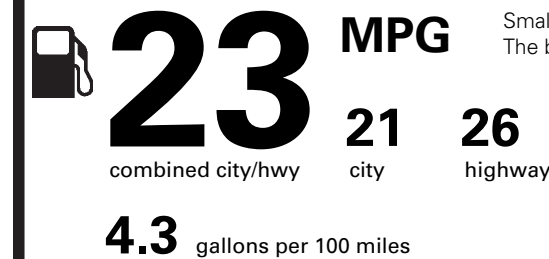

(MSRP)

PRICE INFORMATION

BASE PRICE	\$48,500.00
TOTAL OPTIONS/OTHER	1,170.00
TOTAL VEHICLE & OPTIONS/OTHER	49,670.00
DESTINATION & DELIVERY	995.00

(MSRP)

RAMP ONE	CA02	CONVOY
RAMP TWO	ITEM #: 26-G132 O/T 2	
This label is affixed pursuant to the Federal Automobile Information Disclosure Act. Gasoline, License, and Title Fees, State and Local taxes are not included. Dealer installed options or accessories are not included unless listed above.		

LJ081 N RD 2X 015 000191 09 08 20

EPA DOT Fuel Economy and Environment

Gasoline Vehicle

Fuel Economy

Small SUVs range from 16 to 120 MPG. The best vehicle rates 136 MPGe.

You spend **\$1,250** more in fuel costs over 5 years compared to the average new vehicle.