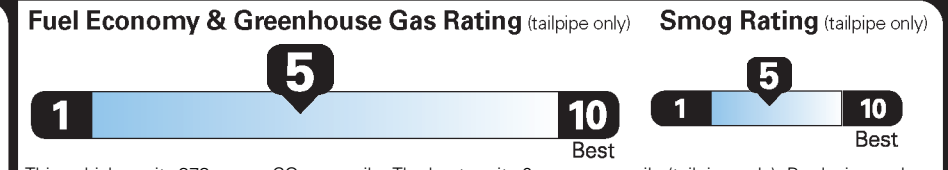

PRICE INFORMATION

BASE PRICE	\$42,500.00
TOTAL OPTIONS/OTHER	2,800.00
TOTAL VEHICLE & OPTIONS/OTHER	45,300.00
DESTINATION & DELIVERY	995.00

EPA DOT Fuel Economy and Environment

Gasoline Vehicle

Midsized Cars range from 12 to 136 MPG. The best vehicle rates 136 MPGe.

You spend \$1,000 more in fuel costs over 5 years compared to the average new vehicle.

Annual fuel cost \$1,700

This vehicle emits 373 grams CO₂ per mile. The best emits 0 grams per mile (tailpipe only). Producing and distributing fuel also create emissions; learn more at fueleconomy.gov.