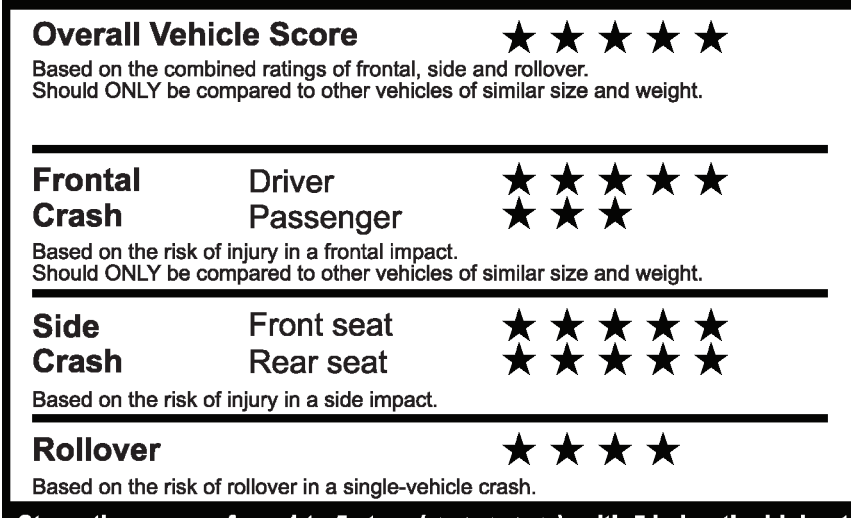

GOVERNMENT 5-STAR SAFETY RATINGS

Star ratings range from 1 to 5 stars (★★★★★), with 5 being the highest. Source: National Highway Traffic Safety Administration (NHTSA). www.safercar.gov or 1-888-327-4236

3LN6L5E94LR602566

WARNING: Operating, servicing and maintaining a passenger vehicle, pickup truck, van, or off-road vehicle can expose you to chemicals including engine exhaust, carbon monoxide, phthalates, and lead, which are known to the State of California to cause cancer and birth defects or other reproductive harm. To minimize exposure, avoid breathing exhaust, do not idle the engine except as necessary, service your vehicle in a well-ventilated area and wear gloves or wash your hands frequently when servicing your vehicle. For more information go to www.P65Warnings.ca.gov/passenger-vehicle.

THE LINCOLN WAY™ APP

1. Download the Lincoln Way app* and you can:
2. Remotely start, lock and unlock your vehicle
   - Locate your vehicle and check approximate fuel range
   - Receive vehicle health alerts

The Lincoln Connect™ modem is active and sending vehicle data (e.g., diagnostics) to Lincoln. See in-vehicle Settings for connectivity options.

*Compatible with select smartphone platforms. Lincoln Connect service required (see App Terms for more information). Connected service and related feature functionality is subject to compatible AT&T-network availability. Evolving technology/cellular networks may affect functionality and availability, or continued provision of some features, prohibiting them from functioning. Message and data rates may apply. See your local Lincoln website for our privacy policy.

Lincoln Protect™

Insist on Lincoln Protect! The only extended service plan fully backed by Lincoln and honored at every Lincoln dealership in the U.S., Canada and Mexico. See your Lincoln dealer or visit www.LincolnOwner.com

SCAN OR TEXT 3LLR602566 TO 59173

www.lincoln.com/help/privacy-terms/

RAMP ONE	RA3J	RAIL	LINCOLN AUTOMOTIVE FINANCIAL SERVICES Whether you decide to lease or finance your vehicle, you'll find the choices that are right for you. See your Lincoln Dealer for details or visit www.lincolnafs.com.	TOTAL MSRP $46,295.00
RAMP TWO	ITEM #: 26-0718 O/T 2			
This label is affixed pursuant to the Federal Automobile Information Disclosure Act. Gasoline, License, and Title Fees, State and Local taxes are not included. Dealer installed options or accessories are not included unless listed above.			KH231 N RD 2X 015 000095 08 23 19