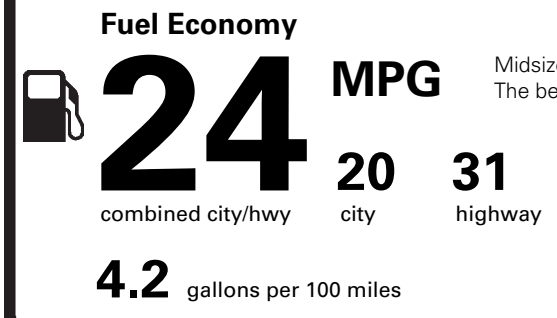

INCLUDED ON THIS VEHICLE

(MSRP)

- EQUIPMENT GROUP 200A**
- OPTIONAL EQUIPMENT/OTHER**
- PANORAMIC ROOF 2,000.00
 - 50 STATE EMISSIONS NO CHARGE
 - ELEMENTS PACKAGE 800.00
 - REAR HEATED SEATS
 - HEATED STEERING WHEEL

PRICE INFORMATION

BASE PRICE	\$42,500.00
TOTAL OPTIONS/OTHER	2,800.00
TOTAL VEHICLE & OPTIONS/OTHER	45,300.00
DESTINATION & DELIVERY	995.00

EPA DOT Fuel Economy and Environment

Gasoline Vehicle

Midsized Cars range from 12 to 136 MPG. The best vehicle rates 136 MPGe.

You spend \$1,000 more in fuel costs over 5 years compared to the average new vehicle.

Annual fuel cost \$1,700

This vehicle emits 373 grams CO₂ per mile. The best emits 0 grams per mile (tailpipe only). Producing and distributing fuel also create emissions; learn more at fueleconomy.gov.

Actual results will vary for many reasons, including driving conditions and how you drive and maintain your vehicle. The average new vehicle gets 27 MPG and costs \$7,500 to fuel over 5 years. Cost estimates are based on 15,000 miles per year at \$2.70 per gallon. MPGe is miles per gasoline gallon equivalent. Vehicle emissions are a significant cause of climate change and smog.