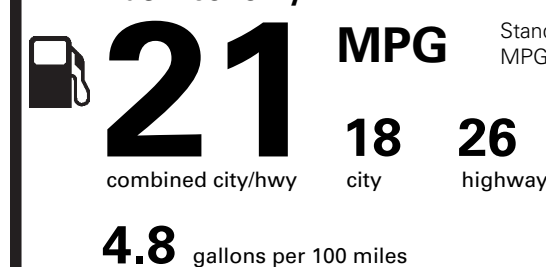

FUNCTIONAL

- 360 DEGREE CAMERA
- CRUISE CONTROL
- INTELLIGENT ACCESS W/PUSH BUTTON START
- LANE-KEEPING SYSTEM
- LINCOLN CONNECT - 4G MODEM WITH WIFI CAPABILITY
- LINCOLN DRIVE MODES
- PIANO KEY SHIFTER
- RAIN-SENSING WIPERS
- REMOTE KEYLESS ENTRY
- REMOTE START
- REVEL AUDIO W/14 SPEAKERS
- SECURICODE™ KEYLESS KEYPAD
- SYNC3® W/ VOICE ACT NAV

SAFETY/SECURITY

- ADVANCETRAC WITH RSC
- AIRBAGS - SAFETY CANOPY
- AUTO HIGH BEAMS
- BLIND SPOT DETECTION W/CTA
- DRIVER/PASS KNEE AIR BAGS
- DUAL STAGE FRONT AIRBAGS
- PERIMETER ALARM
- PERSONAL SAFETY SYSTEM™
- PRE-COLLISION ASSIST W/AEB
- TIRE PRESSURE MONITOR SYS

WARRANTY

- 4YR/50K MILE WARRANTY
- 4YR/50K PICKUPDELIVERY SVC
- 6YR/70K MI POWERTRAIN WARR

INCLUDED ON THIS VEHICLE

1. **EQUIPMENT GROUP 201A** (MSRP) 4,930.00
2. •ELEMENTS PACKAGE PLUS
   - •LINCOLN CO-PILOT 360 PLUS PKG
   - •PANORAMIC VISTA ROOF W/PWR SH

OPTIONAL EQUIPMENT/OTHER

1. 2020 MODEL YEAR PRISTINE WHITE MET TRI-COAT (MSRP) 695.00
2. .20" MACH MAGNETIC PAINT WHEEL
   - .P255/55R20 A/S TIRES
   - 50 STATE EMISSIONS
   - CARGO AREA COVER NO CHARGE
   - CARGO AREA PROTECTOR *FIA* 115.00

PRICE INFORMATION

BASE PRICE	$56,190.00
TOTAL OPTIONS/OTHER	5,815.00
TOTAL VEHICLE & OPTIONS/OTHER	62,005.00
DESTINATION & DELIVERY	1,095.00
TOTAL BEFORE DISCOUNTS	63,100.00
EQUIPMENT GROUP SAVINGS	- 500.00

EPA DOT Fuel Economy and Environment

Gasoline Vehicle

Fuel Economy

Standard SUVs range from 13 to 93 MPG. The best vehicle rates 136 MPGe.

You spend **$2,250**

more in fuel costs over 5 years compared to the average new vehicle.

Annual fuel cost **$1,950**